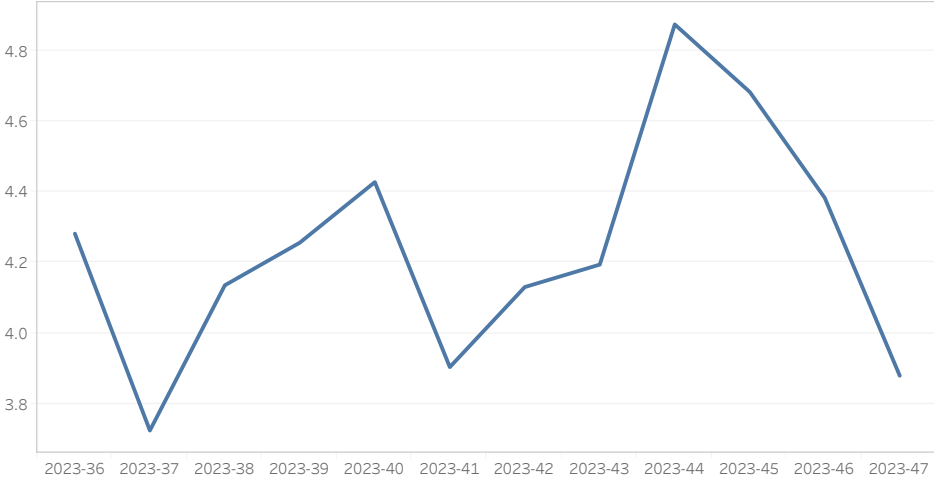

POP Recent 12 weeks Closed Moves Dwell

Size 20

Size 40

# POP Long Term Dwell Chassis Dashboard

## 20' POP Chassis on Street over 7 days (Consolidated)