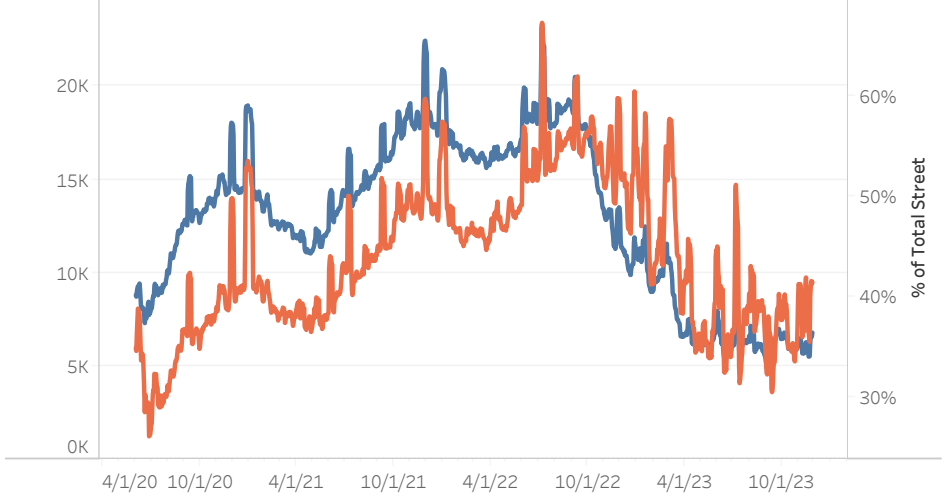

40' POP Chassis on Street over 7 days (Consolidated)

■ 8-14 DAYS
■ 15-29 DAYS
■ 30+ DAYS

■ % of Total Street
■ Over 7 days

* Data is as of 11/27/20..