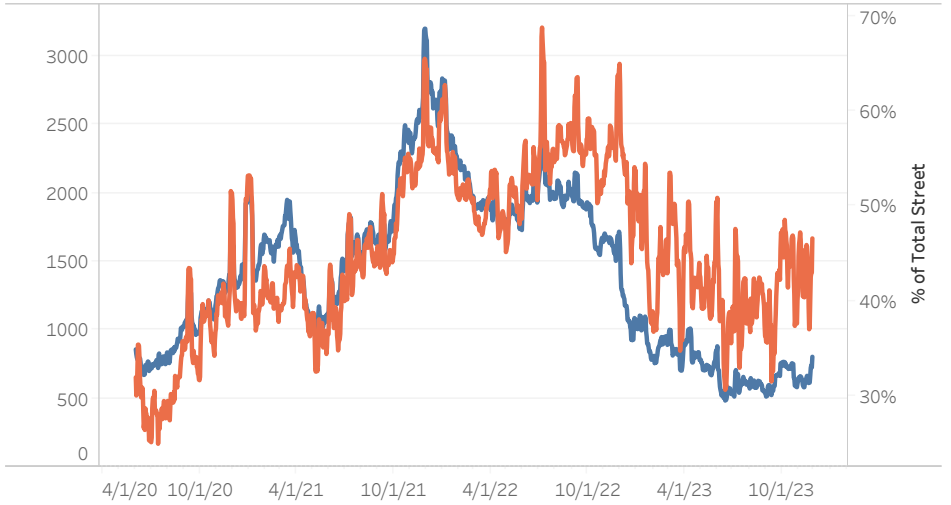

POP Recent 12 weeks Closed Moves Dwell

Size 20

Size 40

# POP Long Term Dwell Chassis Dashboard

## 20' POP Long Term Dwell Chassis

## 20' POP Chassis on Street over 7 days (Consolidated)