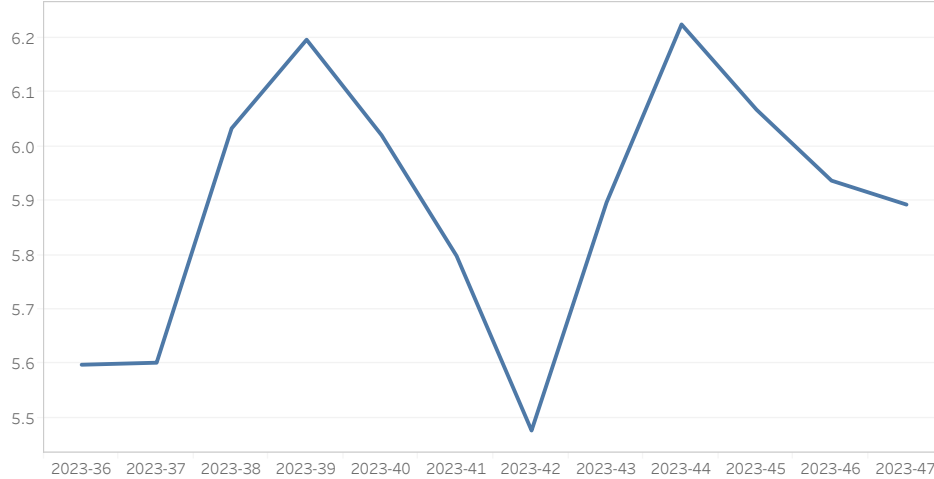

POP Recent 12 weeks Closed Moves Dwell

Size 20

Size 40

## 20' POP Chassis on Street over 7 days (Consolidated)