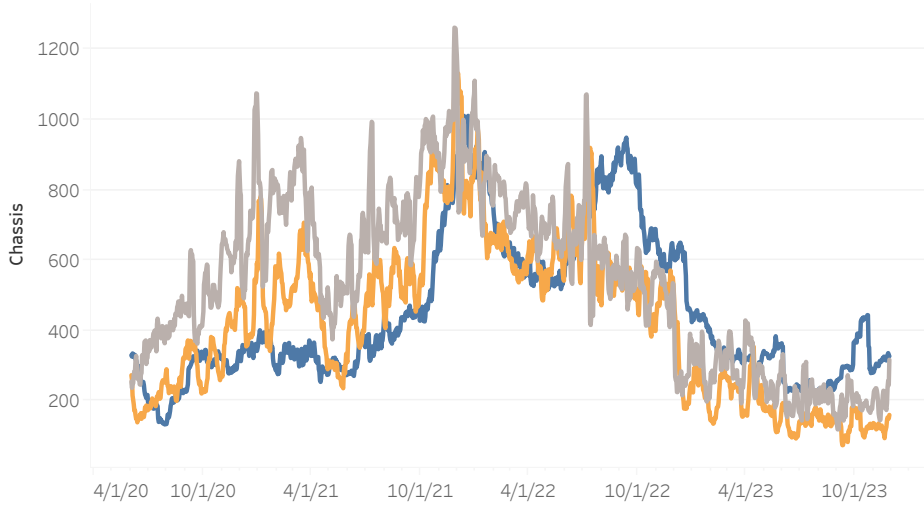

POP Recent 12 weeks Closed Moves Dwell

Size 20

Size 40

# POP Long Term Dwell Chassis Dashboard

## 20' POP Chassis on Street over 7 days (Consolidated)