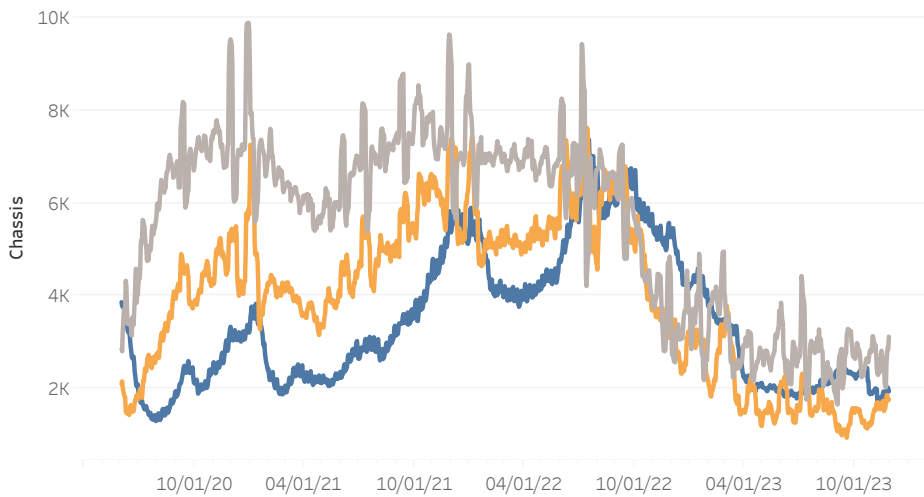

40' POP Long Term Dwell Chassis