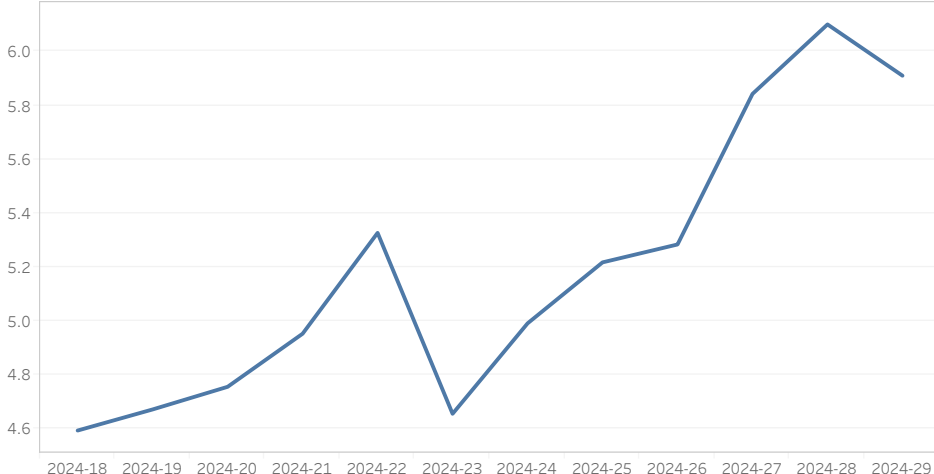

POP Recent 12 weeks Closed Moves Dwell

Size 20

Size 40

POP Weekly Average Long Term Dwell Chassis Dashboard

20' POP Long Term Dwell Chassis

20' POP Chassis on Street over 7 days (Consolidated)

40' POP Long Term Dwell Chassis

40' POP Chassis on Street over 7 days (Consolidated)

■ 8-14 DAYS
 ■ 15-29 DAYS
 ■ 30+ DAYS

■ Over 7 days
 ■ Percent of Total

* Data is as of 7/22/2024