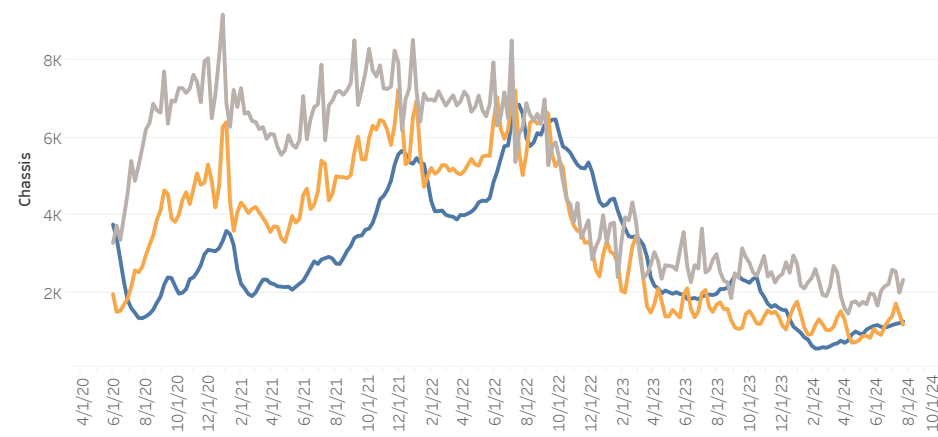

POP Recent 12 weeks Closed Moves Dwell

Size 20

Size 40

POP Weekly Average Long Term Dwell Chassis Dashboard

20' POP Long Term Dwell Chassis

20' POP Chassis on Street over 7 days (Consolidated)

40' POP Long Term Dwell Chassis

40' POP Chassis on Street over 7 days (Consolidated)

■ 8-14 DAYS
 ■ 15-29 DAYS
 ■ 30+ DAYS

■ Over 7 days
 ■ Percent of Total

* Data is as of 7/22/2024