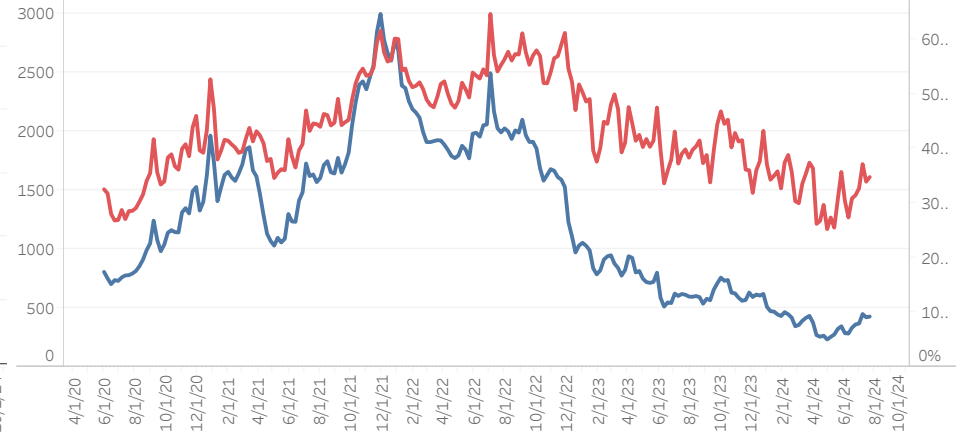

POP Recent 12 weeks Closed Moves Dwell

Size 20

Size 40

POP Weekly Average Long Term Dwell Chassis Dashboard

20' POP Long Term Dwell Chassis

20' POP Chassis on Street over 7 days (Consolidated)

40' POP Long Term Dwell Chassis

40' POP Chassis on Street over 7 days (Consolidated)

■ 8-14 DAYS
 ■ 15-29 DAYS
 ■ 30+ DAYS

■ Over 7 days
 ■ Percent of Total

* Data is as of 7/22/2024