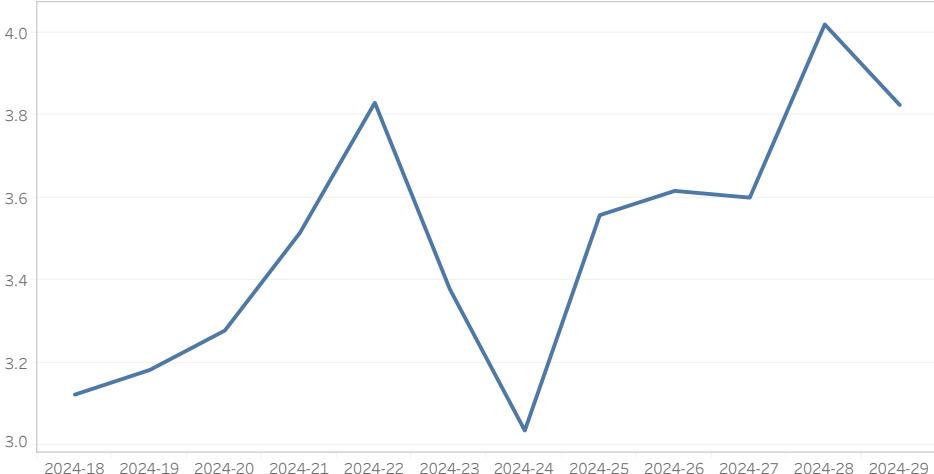

POP Recent 12 weeks Closed Moves Dwell

Size 20

Size 40

POP Weekly Average Long Term Dwell Chassis Dashboard

20' POP Long Term Dwell Chassis

20' POP Chassis on Street over 7 days (Consolidated)

40' POP Long Term Dwell Chassis

40' POP Chassis on Street over 7 days (Consolidated)

■ 8-14 DAYS
 ■ 15-29 DAYS
 ■ 30+ DAYS

■ Over 7 days
 ■ Percent of Total

* Data is as of 7/22/2024