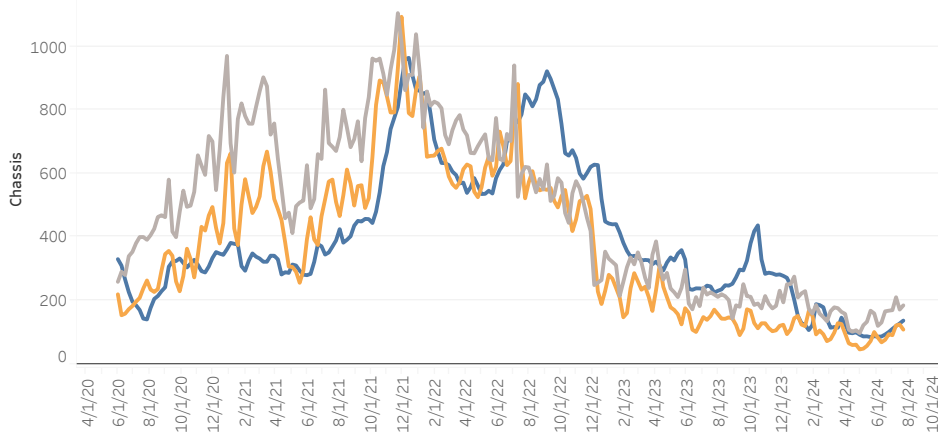

POP Recent 12 weeks Closed Moves Dwell

Size 20

Size 40

POP Weekly Average Long Term Dwell Chassis Dashboard

20' POP Long Term Dwell Chassis

20' POP Chassis on Street over 7 days (Consolidated)

40' POP Long Term Dwell Chassis

40' POP Chassis on Street over 7 days (Consolidated)

■ 8-14 DAYS
 ■ 15-29 DAYS
 ■ 30+ DAYS

■ Over 7 days
 ■ Percent of Total

* Data is as of 7/22/2024