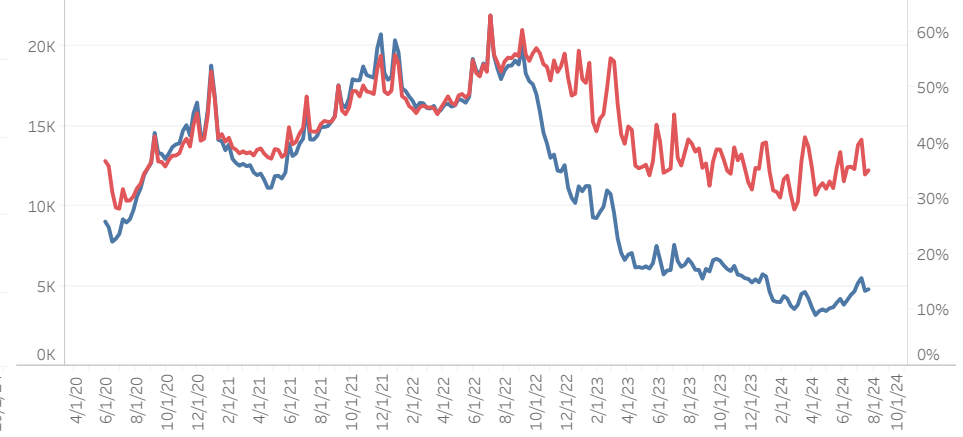

POP Recent 12 weeks Closed Moves Dwell

Size 20

Size 40

POP Weekly Average Long Term Dwell Chassis Dashboard

20' POP Long Term Dwell Chassis

20' POP Chassis on Street over 7 days (Consolidated)

40' POP Long Term Dwell Chassis

40' POP Chassis on Street over 7 days (Consolidated)

■ 8-14 DAYS
 ■ 15-29 DAYS
 ■ 30+ DAYS

■ Over 7 days
 ■ Percent of Total

* Data is as of 7/22/2024